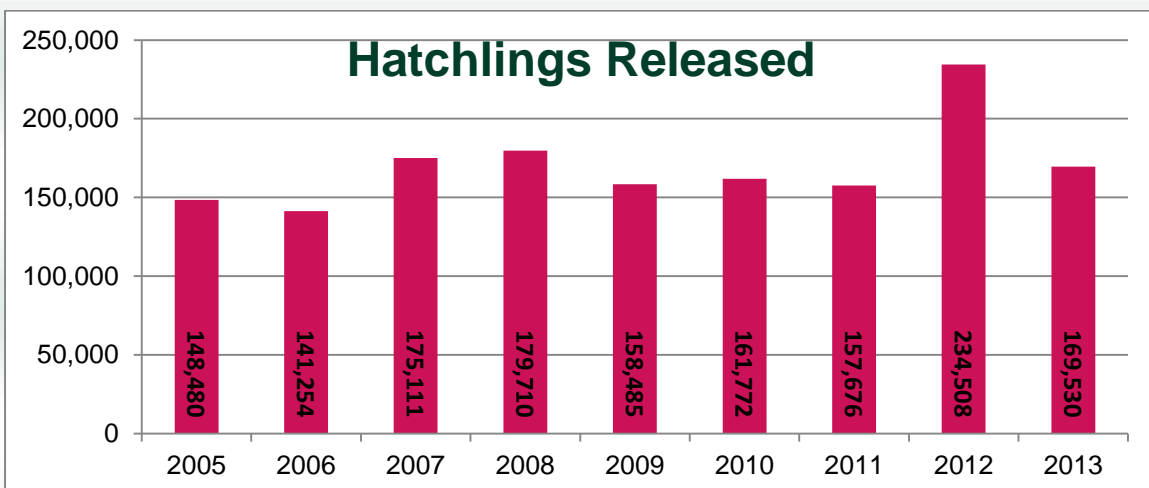

# Conservation Mexico

## Turtle Data 2005 - 2013

## Running Total of Hatchlings Released

End of 2013= One Million, Five Hundred and  
Twenty Six Thousand, Five Hundred and  
Twenty Six