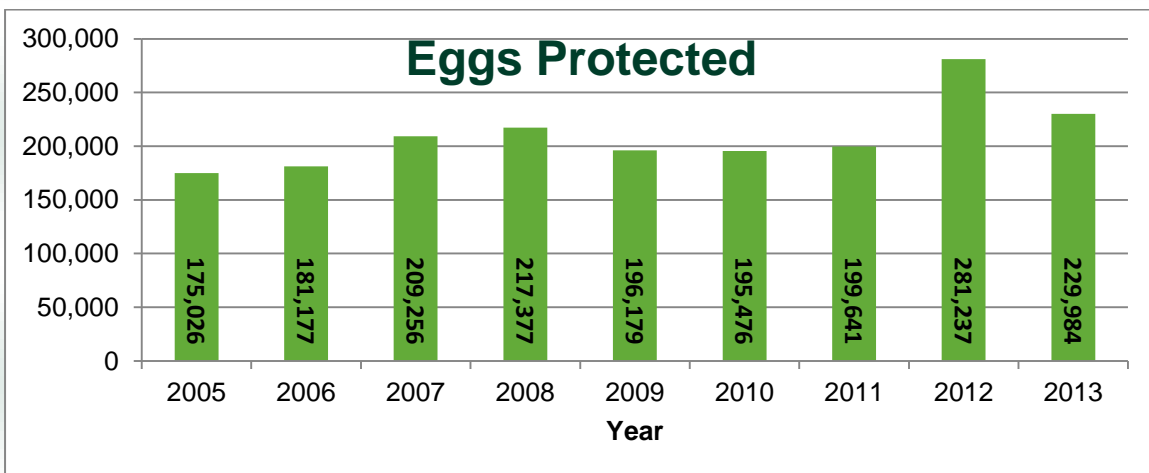

# Conservation Mexico

## Turtle Data 2005 - 2013

## Running Total of Hatchlings Released

End of 2013= One Million, Five Hundred and  
Twenty Six Thousand, Five Hundred and  
Twenty Six