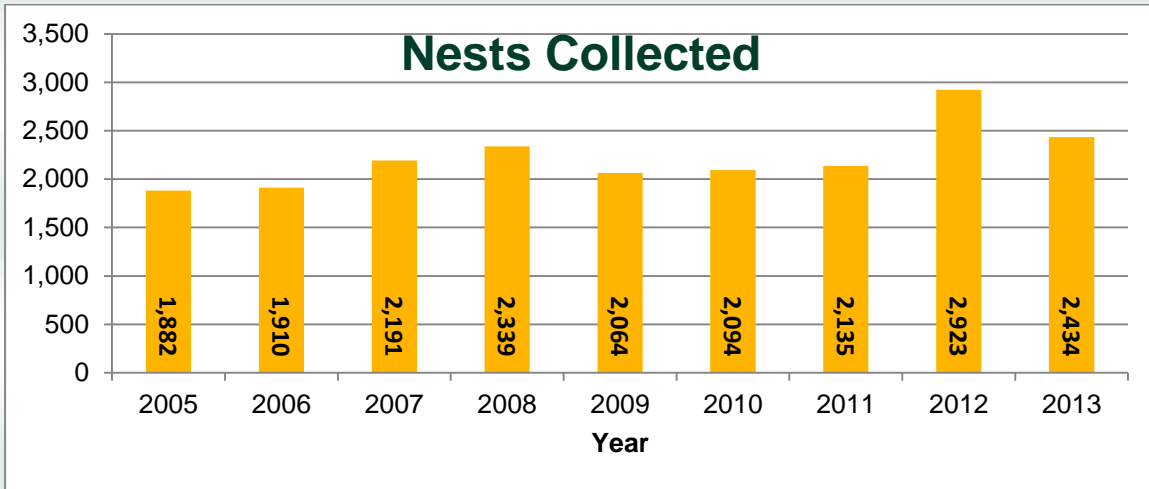

## Turtle Data 2005 - 2013

## Running Total of Hatchlings Released

End of 2013= One Million, Five Hundred and  
Twenty Six Thousand, Five Hundred and  
Twenty Six